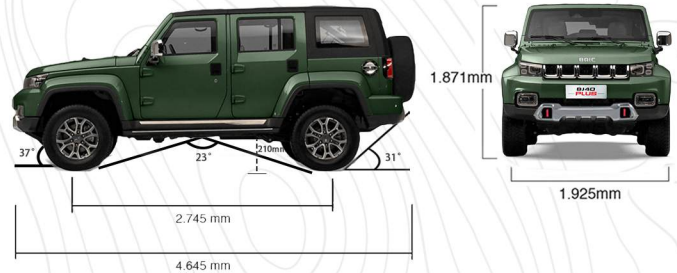

DIMENSION

EXTERIOR COLOR